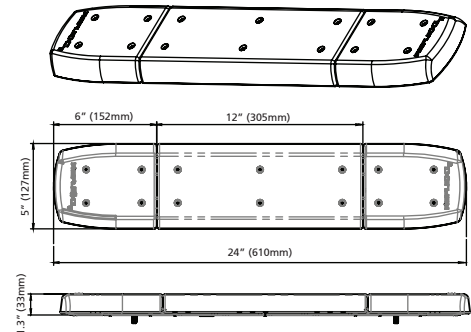

LIGHTBARS

11 SERIES REFLEXL[®]

Narrow LED Lightbar

The 11 Series ReflexL[®] is ECCO's most compact and low-profile warning lightbar yet. This sleek lightbar offers rugged durability with its polycarbonate lens and aluminum frame. Designed to be mounted permanently with included mounting feet, on an optional headache rack or temporarily with magnetic mounting options, the ReflexL[®] provides discreet and powerful warning for any vehicle application. Available in single-color or in dual-color options supporting up to 91 flash patterns, this LED lightbar equips your vehicle with the versatility needed to get the job done — the perfect fit for any tow truck, work truck, or utility vehicle where compact warning is essential.

Models

PART NO.	LENGTH	MOUNT	LED COLOR
11-024CA-E	24"	4 Bolt	 A
11-024CA-E-MG	24"	Magnet	 A
11-024CAC-E	24"	4 Bolt	 AW
11-024CAC-E-MG	24"	Magnet	 AW
11-048CA-E	48"	4 Bolt	 A
11-048CAC-E	48"	4 Bolt	 AW

Design Features

- Multiple mounting options
- Compact and powerful warning
- 35 flash patterns (single-color), 91 flash patterns (dual-color)
- Compact footprint: 1.3" tall by 5" wide
- Aluminum frame, polycarbonate lens, and stainless steel mounting feet
- Temperature Range: -40°F to +149°F (-40°C to +65°C)

Accessories

EZ11HRM
Headache Rack

Dimensions

24" (610mm)

48" (1220mm)